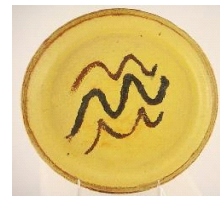

Lot # 878

878 Navajo Indian plate, Arizona - 1938 or earlier, 8".
\$50 - \$75

879 Framed pre-Columbian textiles, "Chancay, Costal
Peru, C. 1100.
\$25 - \$50

880 Carved olive wood bowl, 9 1/2".
\$15 - \$25