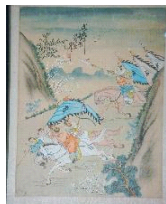

1. **707** Suede cowboy jacket. $25 - $50
2. **708** Four Buddhas. $20 - $40
3. **709** Oriental china plate decorated in Imari colours with pierced border, diameter 9 1/2 in. $50 - $75
4. **710** Chinese painted china shallow dish, diameter 9 1/2 in. $75 - $125
5. **711** Pair of Oriental blue and white pots with lids. $300 - $350
6. **712** Famille Rose hand painted charger, 13 1/2" in diameter. $25 - $50
7. **713** Oriental plate painted with story of Westside parlour, Qing dynasty. $350 - $450
8. **714** 19th century Oriental blue and iron red glazed vase. $50 - $75
9. **715** Indian elephant figured brass decoration. $25 - $50
10. **716** Indian carving set with steak knives mounted in a carved wooden case with handle. $30 - $50
11. **717** Large plaster bust of a Buddha. $25 - $50

Lot # 718

1. **718** Oriental painting on silk, "Fleeing Warrior". $25 - $50
2. **719** Two framed Chinese prints of peacock ducks. $30 - $60
3. **720** Oriental carved wooden glass topped end table on a folding stand. $15 - $30
4. **721** Pueblo pottery vessel with woven hanger, 13" high. $75 - $125
5. **722** Ltd. ed. print after William Rees, 3/125, 32 x 25 inches, "Buddha II". $150 - $200
6. **723** Black, orange and yellow throw. $10 - $20
7. **724** Carved bone figure group with elephant and handlers. $15 - $25
8. **725** Oriental bronze Dog of Fo, height 4 inches. $20 - $30

1. **726** Brass elephant. $25 - $50
2. **727** Oriental carved ivory figure of a standing lady with fan on wooden base, overall ht. 6 3/4". $50 - $75
3. **728** Turquoise decorated metal elephant. $15 - $25
4. **729** Brass Indian Deity. $40 - $60
5. **730** Roman style decorated metal oil lamp and an enamel decorated bull. $20 - $30
6. **731** Horn. $15 - $30
7. **732** Indian decorated tray, bust and a Buddha. $25 - $50
8. **733** Box of morracas, woven items, etc. $25 - $50
9. **734** South American multi coloured blanket. $20 - $40
10. **735** Egyptian cotton hieroglyph wall hanging. $50 - $75
11. **736** Japanese "Kutani" china shaped bowl and beaker. $50 - $75
12. **737** Japanese teapot and four cups. $50 - $75