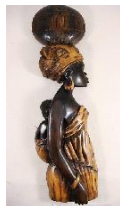

- 852 Tibetan Thanka. \$50 - \$75

Lot # 853

- 853 African carved wooden wall plaque- Woman Carrying Water Gourd on Head, length 35 in. \$50 - \$75

- 854 North West Coast Native designed carved wooden framed plaque. \$10 - \$20