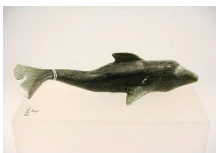

Lot # 587

1. **587** Soapstone carving of a dolphin signed on bottom, length 8 in.
   $50 - $100

1. **588** Carving-Familiar Territory by Totan.
   $15 - $25