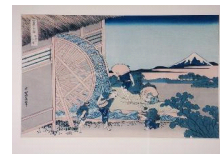

Lot # 670A

1. **670A** Japanese woodblock print signed Hokusai, 9 1/2"x 14 1/2", "Landscape with Farmers".
   $100 - $200

1. **671** Three Mexican (Tarahumara) terra cotta pots.
   $50 - $75

1. **672** Japanese scroll painting on silk signed, "Mountains and Rivers".
   $150 - $200

1. **673** Large oval shaped coiled covered basket, length 16 1/2 in.
   $50 - $100

1. **674** Leather and fur pouffe.
   $10 - $20

1. **675** Eagle feather headress.
   $100 - $150

1. **676** Carved North West Coast plaque signed Bill Wilson, "Bear & Salmon".
   $40 - $60