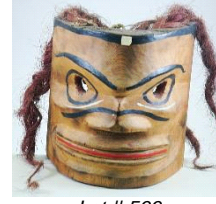

Lot # 566

- 566** North West coast native carved and painted cedar human figured mask. \$300 - \$500

Lot # 567

- 567** Yellow cedar "Bear With Man" totem signed Gordon Allen, 22.5" in height
\$100 - \$200