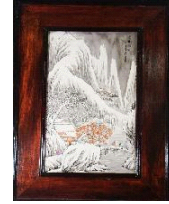

Lot # 429

- 429 Oriental painted porcelain plaque in a hardwood frame, "Figures Crossing Bridge in Landscape". $100 - $150