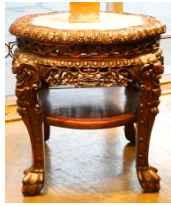

Lot # 460

460 19th Century Chinese carved short display table with marble inset.
$600 - $900

461 Chinese Archaic style bronze vessel.
$40 - $60