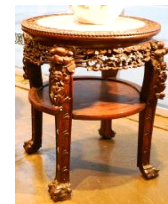

- 456** 19th Century Asian charger.
\$200 - \$400

Lot # 457

- 457** Pair of Ming straight back chairs.
\$400 - \$600

Lot # 458

- 458** A good 19th Century Qing peaches vase, 17".
\$2,500 - \$3,500

Lot # 459