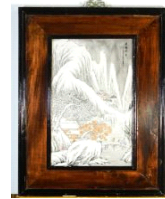

Lot # 418

418 20th C. Chinese painted porcelain framed panel, 19".
$75 - $125