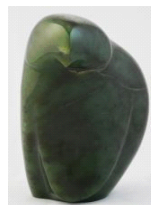

Lot # 839

- 839 Heavy carved jade eagle marked 1873 SEJA, height 6 3/4".
  $250 - $500