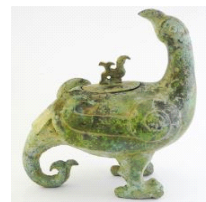

Lot # 613

1. **613** Chinese antique bronze bird figured container with lid, 9".
   $1,000 - $1,500

1. **614** Chinese embroidered silk, 31" x 7".
   $20 - $40

1. **615** Two oriental framed embroideries.
   $20 - $40