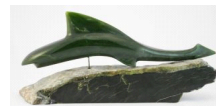

Lot # 840

- 840 Jade shark sculpture on raw jade platform signed Chung,length 9 1/2".
  $250 - $500
- 841 Lot of Oriental antique ivory and bone ornaments.
  $20 - $30