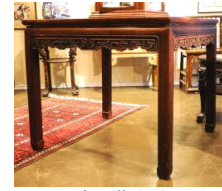

Lot # 454

1. **454** Chinese Ming Dynasty Scholar's Table.
   $10,000 - $20,000