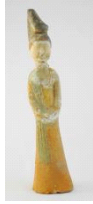

1. **867** Egyptian carved stone funeral figure- Standing Woman, height 3 3/4".

$15 - $30

Lot # 868

1. **868** Chinese Tang figure of a lady, repaired. $200 - $300

1. **869** Box with six figurines and two arrowheads from the Yucatan. $125 - $175

1. **870** Ltd.ed. Native print signed Mark Henderson num. 158/175, "Kingfisher". $25 - $50

1. **871** Ltd.ed. Native print signed Eugene Alfred dated '99 n.39/170, "Raven Stealing the Light". $20 - $40

1. **872** Ltd.ed. Native print signed Joseph M.Wilson dated 2006 n.96/200, "Harmony". $15 - $30

1. **873** Ltd.ed. Native print s.Tenna-Tsa- Teh(Mark Preston) d.2011 n.144/200, "Ancient Songs". $15 - $30

1. **874** Pair of Japanese woodblock prints. $20 - $30