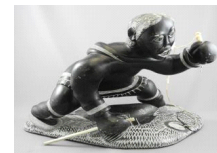

Lot # 571

571 Inuit large soapstone carving of a seal hunter, length 14 1/2".
$250 - $500