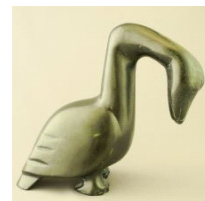

Lot # 583

583 Inuit soapstone figure att. to Sappa Ashoona- "Standing Bird", height 8 3/4". $125 - $175

584 Inuit whale bone carved face. $15 - $30

585 Inuit soapstone carving of a seal at play. $25 - $50