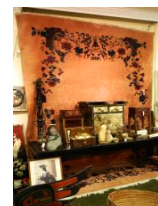

Lot # 685

- 685 Chinese carpet, approx. 9' x 12'. $200 - $400
- 686 Framed embroidery of Foo dogs in gold threading. $50 - $75
- 687 Four Asian panels. $50 - $75
- 688 Lot of misc. Inuit boots and gloves. $25 - $50
- 689 Set of Chinese hand painted plates. $100 - $150
- 690 Indonesian cabinet with pierced open doors. $75 - $125
- 691 Ltd.ed. Native print signed Richard Hunt dated '93 numbered 1/80, "Thunderbird". $75 - $100