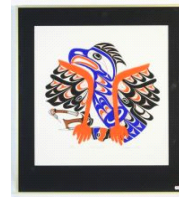

Lot # 882

1. **882** Limited edition silkscreen signed A.(Art) Thomson d.1990 n.66/150, "Thlop-Kee-Tupp". $75 - $125