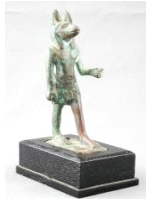

Lot # 855

855 Egyptian bronze God mounted on a wooden base- Anubis, height 4".

$50 - $75

856 Egyptian small standing figure mounted on a wooden base.

$10 - $15