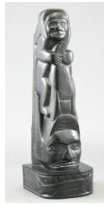

Lot # 434

- 434 Carved argillite totem signed Tom Hans Skidegate- Human over whale, height 6 1/2". $250 - $500