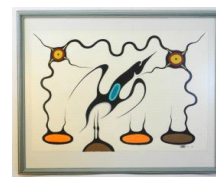

Lot # 425

- 425** Oil on paper signed F. (Frank) Polson, 01", 22" 1/4 x 30", "Blue Bird".
\$200 - \$400

Lot # 426

- 426** Silkscreen signed Richard Hunt, 19" x 18", "Killer Whale".
\$100 - \$200

- 427** Haida print signed Francis Williams, "Beaver".
\$20 - \$40