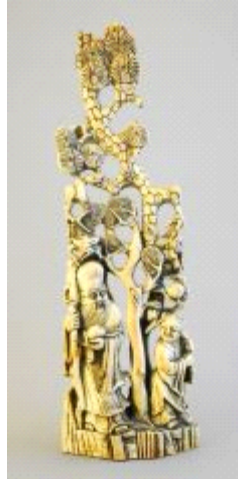

Ethno World Auction

Tuesday February 5th 2019 at 6 p.m.

PREVIEW

Saturday, February 2nd, 10 a.m. - 4 p.m.

Monday February 4th, 9 a.m. - 6 p.m.

Tuesday February 5th, 9 a.m. - Sale Time.