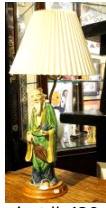

Lot # 490

- 490 Oriental pottery figured table lamp. $25 - $50
- 491 Carved wooden figure of a boy riding an oxen. $10 - $15
- 492 Asian blue and blossoms vase. $15 - $25
- 493 Relief copper artwork of a woman. $10 - $15
- 494 Two carved native totems. $15 - $30
- 495 Chinese Blanc de Chine porcelain figure of Kwan Yin. $40 - $60