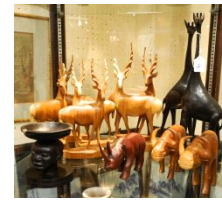

Lot # 347

347 Collection of 12 African Wooden Carvings, Largest 7 1/4" High.
\$80 - \$120

Lot # 348

348 3 Chinese Export Porcelain Barbed Plates, Nibbled/ Chips Noted, 8 7/8" diameter.
\$300 - \$400

Lot # 349