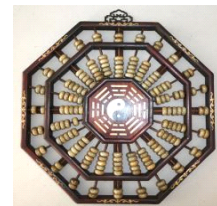

69 Japanese Copper Vase with Komai Decoration, Signed, 8 1/4" high.

\$120 - \$180

Lot # 70

70 Miniature Totem Pole signed Jim Mountain, Alert Bay, 24 1/4" high.

\$100 - \$200

Lot # 71

71 Chinese "Yin & Yang" Celadon Jade Beads Abacus, 17 1/4" High, 20th C.