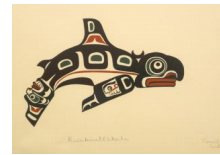

Lot # 265

265 Kwagiulth Serigraph Signed Russell Smith, 9 7/8" x 12 7/8", "Kwakiutl Whale".
$60 - $100