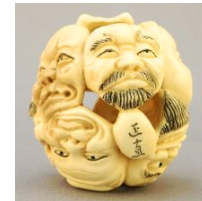

365 Collection of Various Japanese Lacquer Ware Dishes
\$60 - \$120

Lot # 366

366 2 Asante Gold Weights, Cast Brass, 1" & 1 1/2".
\$50 - \$60

Lot # 367

367 African Wood Sculpture of a Seated Man, Acquired Mali 1960's, 7" High.
\$60 - \$100