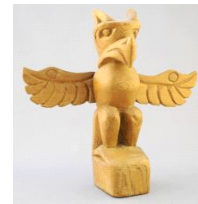

Lot # 298

- 298** Miniature Totem Pole signed Leslie Tom, 9" high.
\$50 - \$100

Lot # 299

- 299** Bedouin Flintlock Pistol, loose brass noted, 23 3/8" length.
\$150 - \$200

Lot # 300

- 300** Ghurkha Knife with Sheath, 20" Length.
\$60 - \$120