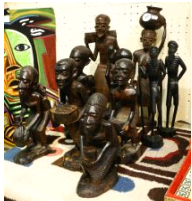

Lot # 259

259 10 African Ebony Carved Figures, Tallest 17 1/4".
$60 - $120