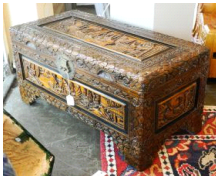

Lot # 1

- 1** Chinese Lang Yao Porcelain Vase Mounted as a Lamp, 24 1/2" High.
\$100 - \$200

Lot # 2

- 2** Yellow Glaze Chinese "Dragon" Roof Tile, 14 1/2" length.
\$100 - \$200

Lot # 3

- 3** Deep Carved Camphor Wood Chest, 14 1/4" x 27 1/2" x 13 1/2".
\$100 - \$200