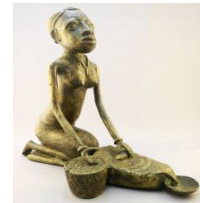

330 3 Famille Rose Ginger Jars, 5" high.
\$60 - \$120

Lot # 331

331 Inuit Model Kayak Signed with Tag Mark Kekerk, Gjoa Haven, 23/08/90, 31 1/2" Length.
\$150 - \$250

Lot # 332

332 Cloisonne Vase Earth Ground, 7" High.
\$60 - \$100