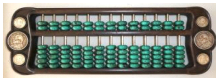

Lot # 114

1. **114** Turquoise Bead "Medal of Warlords" Abacus, 16 1/2" Wide, 20th C.
   $200 - $300