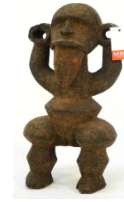

Lot # 16

16 Ashanti Wood Stool, 15 1/2" x 23 3/4" x 12 1/2".

\$300 - \$500

Lot # 17

17 African Carved Wood Figure, 16 1/4" high.

\$60 - \$100

Lot # 18

18 African Mask, 21 1/2" High.