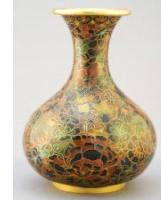

Lot # 332

332 Cloisonne Vase Earth Ground, 7" High.
$60 - $100