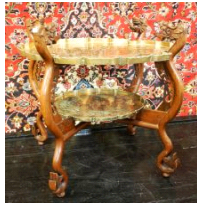

Lot # 359

359 Brass & Wood Chinese End Table, 26" Wide.
$60 - $120