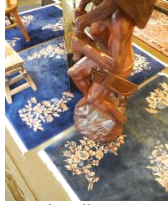

Lot # 115

115 Set of 3 Chinese Blue Floral Rugs, 6' x 4', 5'3" x 3'1" & 5'2" x 3'1".

$250 - $350