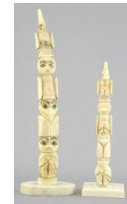

Lot # 82

**82** Chinese Export Silver Plated Box, 2 1/4 x 5 5/8 x 3 5/8".  
\$80 - \$120

Lot # 83

**83** Bagladesh Silver (tested .800) Boat Ornament, 7"h.  
\$60 - \$100

Lot # 84

**84** Satsuma Covered Round Box, 3 1/4" Diameter.  
\$250 - \$350