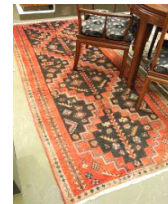

Lot # 187

- **187** Torkman Carpet Approximately 3'9" x 8'10" (condition noted).
  $150 - $200