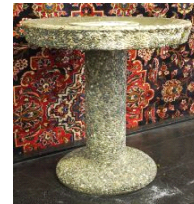

Lot # 142

1. **142** Bird Bath 26"h x 24" Diameter.
   $50 - $100