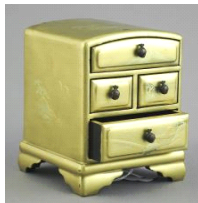

Lot # 170

170 Japanese Lacquer Miniature Chest of Drawers, 3 3/8"h. $60 - $100