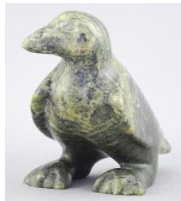

Lot # 265

265 Inuit Greenstone Bird Figure signed with Syllabics, 3 1/4".
$50 - $60

266 Inuit Stone Seal signed E9-240, 6 1/4"L.
$50 - $60