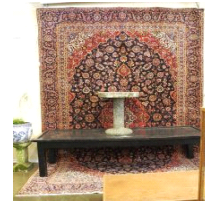

Lot # 135

135 Kashan Carpet Approximately 9' x 12'6".
$800 - $1,200