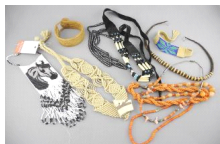

Lot # 196

- **196** Collection of Ethnic Jewelry Including Coral Beads, NO EXPORT.
  $50 - $70

- **197** Coast Salish Talking Stick signed Eric Baker, 30 3/4"h.
  $80 - $120