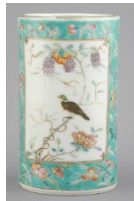

\$100 - \$150

Lot # 158

**158** Set of Six Burmese Lion Shaped Opium Weights, 1 1/8 - 2 5/8"h, 580g.

\$100 - \$200

Lot # 159

**159** Collection of Six Chinese Enameled Bowls, 4 - 6 1/8" Diameter.

\$50 - \$60