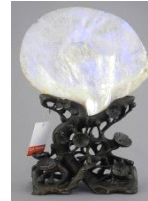

Lot # 325

325 Chinese Carved Mother of Pearl Shell with Stand
(edge damage).
$100 - $200