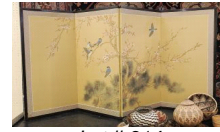

Lot # 314

314 Asian 4 Panel Silk Screen, Each Panel 35" x 17 1/2", (as found, puncture noted).

$50 - $150