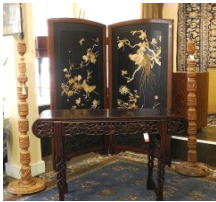

**319** Banded Flatweave textile, Approximately 9" x 2'9".  
\$50 - \$60

Lot # 320

**320** Pair of Old Tanned Hide Embroidery Moccasins,  
10 1/2"L.  
\$50 - \$100

Lot # 321

**321** Chinese Silk Piano Shawl.  
\$200 - \$300