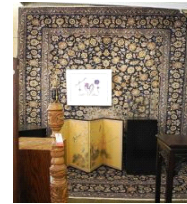

Lot # 315

315 Kashan Carpet Approximately 10' x 14'.

$700 - $1,200