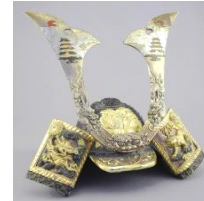

Lot # 269

269 Japanese Style Ornamental Kabuto, 9 3/4"h.
$150 - $250