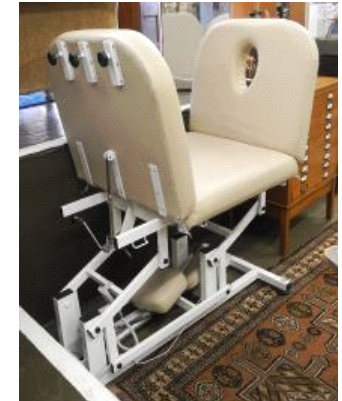

Lot # 58

1. **58** Silhouet-Tone Massage Table, Adjustable, 27 1/2"h. $300 - $500
2. **59** Pair of Bradley & Hubbard Brass Candlesticks with Stamped Brass Fringed Shades. $50 - $60
3. **60** Koolatron Cigar Humidor with Thermo Electric Cooler. $50 - $75
4. **61** Four Red Wing Brush Ware Pottery Pots, 3 1/4 - 7"h. $50 - $60
5. **62** 19th C. Pine Farmhouse Table. $70 - $120
6. **63** Oviform Stoneware Covered Jar Monogrammed PJS (inner rim chip). $60 - $100
7. **64** Hand Knotted Persian Carpet Approximately 3'7" x 7'. $100 - $200
8. **65** Conte on Paper Attributed to Stephen May, 10 3/8 x 7 3/4", "Profile Portrait". $50 - $60