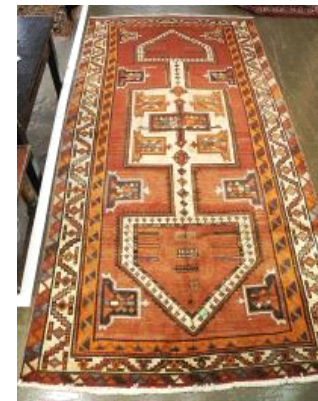

1. **66** Mixed Media Collage signed Elst & Associates with Label, 11 1/2 x 8 1/2", "Double Happiness" $50 - $60
2. **67** Watercolour signed P. (Phil) Albone, 15 x 11 3/8", "Study in Orange". $50 - $100
3. **68** Jan & Helga Grove Pottery Bowl, 7 3/4" diam. $100 - $150
4. **69** Copenhagen Creative Workshop Thermometer Design: Ole Jorgensen, 6 3/8"h. $50 - $60
5. **70** Jade Slab, 13 3/8"L, 2867g. $60 - $100
6. **71** Raku Bowl signed (Sandra) Dolph, 10 3/8"w. $50 - $60
7. **72** Herman Kaehler Denmark Vase, 7 3/8"h (8mm rim flake noted). $50 - $60
8. **73** Malaspina Tozan Kiln Basket Impressed R & signed Rondeau, 4 1/4" h, with Literature. $50 - $60
9. **74** Hand Knotted Persian Runner Approximately 9'8" x 2'9". $150 - $200
10. **75** Royal Doulton Flambe Vase, 7 7/8"h. $60 - $100
11. **76** Georg Jensen Design Henning Koppel Three Piece Brass Mocha Set, 4 5/8"h. $200 - $300
12. **77** Copper Alloy Figure of Reclining Ganesh, 6"L. $50 - $60
13. **78** Wood Fired Shino Vase signed (Gordon) Hutchens, 8 7/8"h. $60 - $100
14. **79** Jade Slab, 13 1/2"L, 2399g. $60 - $100
15. **80** Old Wooden Game: King's Court/ Queen's Court, 19 x 13 1/2" Open. $60 - $90
16. **81** Brass Square Column Table Lamp with Remnant Chicago Label, TH 22 1/2"h. $60 - $100
17. **82** Oil on Canvas signed Indistinctly, 39 x 31", "Venice Canal". $150 - $250
18. **83** Dundee "Fish" Tray, Shirky Lloyd-Davies & Teal Crossman, 29 1/4" Diagonal. $50 - $60
19. **84** Three Stoneware Vessels, signed and Impressed, 2 1/8 - 11 3/8"h. $50 - $60
20. **85** Silver (tested .800) Peridot/ Amethyst/Blue Topaz & Marcasite Bracelet, 7"L, 24g. $80 - $120
21. **86** Black Pearl & Sterling (marked) Pendant on Sterling (marked) Chain, 18"L, 4.5g. $60 - $100
22. **87** 10K (marked) Yellow Gold & Russian Chrome Diopside Ring, Size 6 3/4, 4.2g. $120 - $180
23. **88** Sterling Silver (marked) & Amethyst & Zircon "Daisy" Ring, Size 8, 5.2g. $60 - $100
24. **89** 14K (marked) Yellow Gold & Russian Chrome Diopside & Diamond Ring, Size 7, 5.7g. $250 - $350
25. **90** Sterling Silver (marked) Black Pearl & Zircon Halo Ring, Size 9, 4.9g. $80 - $100
26. **91** 1964 "Kennedy Rocker" Commemorative Pin with Note. $50 - $60
27. **323** Jade Slab, 11 1/2"L, 1499g. $60 - $100
28. **324** Four Vintage Glass & Faux Pearl Necklaces Approximately 20-60"L. $60 - $100
29. **325** Set of Furst Furosil Germany Stainless Steel Flatware, Eight Place Settings. $100 - $200
30. **326** Val St. Lambert Crystal Vase, Design Guido Bon, 5 5/8". $50 - $100
31. **327** Stoneware Slab Bowl signed Drahanchuk Studios, 7 1/2"w. $50 - $60
32. **328** Sid Dickens Memory Block T-53/ Chess King, 8"h. $50 - $60
33. **329** Lalique France Scalloped Cendrier, "Nancy" Collection C.1980, 8 1/2"w. $100 - $200
34. **330** Arabia Finland Everted Rim Bowl Design: Hilikka-Liisa Ahola, C.1960, 5 1/2" Diameter. $50 - $70
35. **331** Royal Copenhagen Fajance Round Box, Design: Johanne Gerber, 2 7/8"h. $60 - $100
36. **332** Royal Copenhagen Fajance Square Dish, Design: Johanne Gerber, 6 5/8"h. $50 - $60
37. **333** Stoneware Decanter & Six Cups signed (Robin) Righton'73, 7 7/8"h. $50 - $70
38. **334** Collection of Mineral Specimens. $60 - $100
39. **335** Carved Wood "Fishes" Plaque, 11 3/4 x 28 1/2 x 3 1/2". $100 - $200
40. **336** Carved Mahogany Settee, C.1900, 54"w. $80 - $120

Lot # 337

1. **337** Hand Knotted Lori Carpet Approximately 5' x 9'2". (#185). $200 - $400
2. **338** Three Glass Paper Weights signed Phillips'93, 3 1/4 - 3 5/8" Diam. $50 - $60
3. **339** Opera Length Cultured Freshwater Pearl Necklace, 6-8mm, 34"L. $60 - $120
4. **340** Skookum (Robert Held) Art Glass Lamp Base, 2 3/4"h. $50 - $60
5. **341** Sterling Silver (marked) Garnet Sweetheart Pendant on Chain, 17"L, 7.7g. $60 - $100
6. **342** Pair of Moorcroft Candlesticks, 3 1/2"h. $60 - $80
7. **343** Genoa Austrian Crystal Ladies Wristwatch. $50 - $100
8. **344** Sterling Silver (marked) Gorham Sweetheart Pendant on Italian Chain, 17"L, 21.5g. $60 - $100