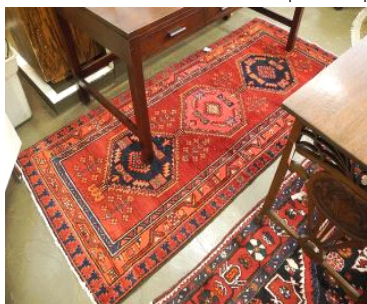

Lot # 157

- 157 Hand Knotted Persian Carpet Approximately 3'8" x 8'3". $200 - $400
- 158 Pair of Pre-Raphaelite Tapestry Panels, 77 x 35". $80 - $100
- 159 Kagan Style Lounge Chair Expertly Re-Upholstered, 30 1/2"w. $100 - $200