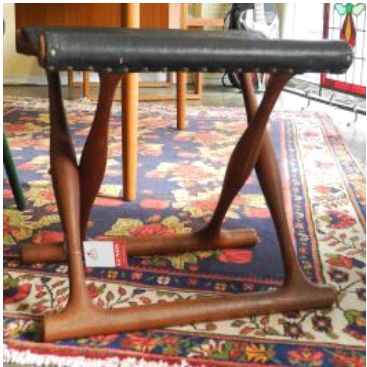

20%

+

7% P.S.T. (Provincial Sales Tax)
5% G.S.T. (Goods & Services Tax)

This Catalogue is available on the
Internet at:
<http://www.lunds.com>

Decorative Arts Auction

Tuesday, September 16th 2025

Lot # 1

- 1 France & Son Grete Jalk Teak Framed Armchair, 29"w (as found).
\$300 - \$400
- 2 Morval Products Co. Ltd. Hamilton Canada Globe on Stand, 36 1/4".
\$60 - \$100

Lot # 3

- 3 PH43 Guldhoj Stool by Poul Hundevad, 16"h (later upholstery).
\$250 - \$450
- 4 Cast Concrete "Frog" Ornament, 10 1/2"h.
\$60 - \$100
- 5 Swedish Modern Teak Adjustable Candelabra, 7 3/4 x 18 x 2 1/4".
\$60 - \$100

- 6 White Painted Plaster Classical Column, 30 3/4"h.
\$50 - \$60
- 7 Leaded Glass Draft Screen, 27 3/4" (cracks noted).
\$50 - \$60

Lot # 8

- 8 Ibanez Artcore Series Electric Guitar AXD82P-DVS-12-01 S05020132 with Nylon Case.
\$250 - \$350
- 9 Austrian Secessionist Molded Symbolist Mirror, 14 1/2"h.
\$80 - \$120
- 10 Serigraph signed R.Hall, 11 3/4 x 9 3/8", "Sunflowers" #11/35.
\$50 - \$60
- 11 Oil on Board signed Dennis A.Penny, 1984, 16 x 20", "Snowy Hillside".
\$60 - \$100
- 12 Danish Modern Style Teak 3/4 Length Mirror with Integral Shelf, 44 1/2"h
\$150 - \$300
- 13 Verner Panton Topan Pendant Lamp, Apx. 26"h (as found).
\$100 - \$200
- 14 T.N.Hubbard Scientific Co. Universal Transparent Celestial Globe, 11" Diameter.
\$100 - \$200