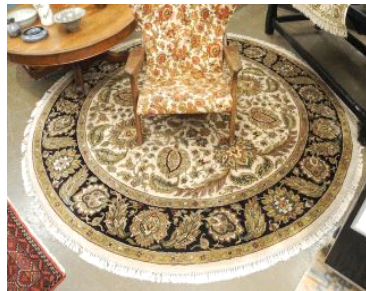

Lot # 160

- 160 Beige Wool Carpet Approximately 8'3". $300 - $500
- 161 Ceramic Clown 15 1/2"L x 14 1/2"H. $50 - $60
- 162 Orrefors Nils Landberg Crystal Bowl C.1958 Model 3516/2, 12 3/4"w. $60 - $100
- 163 Art Glass Cobra, 28 1/4"h. $60 - $100
- 164 Scheurick West Germany Pottery Handled Vase, 16 1/4"h. $50 - $60
- 165 Five Pieces Various Ceramics: Anita x 2/MEB/2 Unidentified. $50 - $60
- 166 Early 20th C. Walnut Low Table, Height Reduced. - $50 - $100
- 167 Loetz-Style Iridescent Glass Vase, 8"h (rim flake noted). $80 - $100
- 168 Glit Iceland Lava Glaze Vase with Impressed Mark, 3 5/8"h. $50 - $60
- 169 Art Glass Paper Weight signed (Mel) Munsen, 2 1/2 x 3 1/8" Diam. $60 - $100
- 170 Arabia Sointu Tinted Porcelain Cream & Sugar Set, Design Kaj Franck, 2 1/2"h. $50 - $60

- 258 English Barley Twist Oak Drawleaf Pub Table & Six Chairs. $50 - $150
- 259 Oil & Mixed Media on Canvas signed Lina Cook 1996 Verso, 24 x 34" "The Shadow of the Unconscious". $50 - $100
- 260 LEP signed Robert Bateman, 14 5/8 x 22 1/8", "On The Tracks-Killdeer" #472/950 (faded). $60 - $100
- 261 LEP signed J.(Julie) Kramer-Cole 1992, 17 3/8 x 23 5/8", "Homeward journey". $80 - $140
- 262 Chinese Wool Rug Approximately 3'5" x 6'8". $60 - $100
- 263 Collection of Mid-Century Glass & Aluminum Bar Wares/Miniature Stetson /Ornaments. $50 - $100
- 264 Provencal Style Painted Occasional Table, 31"h. $100 - $200
- 265 Oil on Board signed G.(Gertrude) Manson'76, 17 3/4 x 24", "Frozen River". $80 - $100
- 266 Oil on Canvas signed Granville'80, 18 x 24", "Ins and Outs". $50 - $100
- 267 Murano Glass Vase, 14"h. $60 - $100
- 268 Two Casserole Dishes & Two Plates (9 1/2"w) with Impressed Mark of Ian Steele. $60 - $100
- 269 Ten Spiney Sea Shells, Acquired in Baja 1970's, NO EXPORT. $120 - $150

- 270 Mixed Media on Board signed Kerry Liggins Verso, 14 x 25", "Leaving Home". $80 - $120
- 271 Exhibition Poster "Primavera Jack Shadbolt", 17 1/2 x 23 1/2". $50 - $60