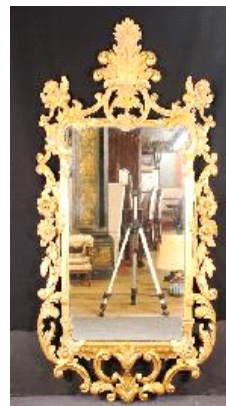

\$40 - \$60

- 429** Art pottery vase with narrow necked top, height 10 inches.

\$10 - \$20

- 430** Pair of Chinese rosewood square table.

\$40 - \$60

- 431** Pair of Chinese art metal and clear semi-precious stone artificial flowers. \$20 - \$30
- 432** Thai statue. \$75 - \$125
- 433** Asian painted and lacquered alter table. \$200 - \$300
- 434** Indian brass tray top table on a folding stand. \$25 - \$50
- 435** Oriental two panel painted screen. \$30 - \$50
- 436** Lot with Sylvac art pottery vase, another vase and a German serving plate. \$25 - \$50
- 437** Ltd.ed. silkscreen print signed M. (Margaret) Berry 1973, "Reflections" and another. \$30 - \$50
- 438** Asian style umbrella stand with contents. \$30 - \$50
- 439** Japanese black lacquered painted four panel screen. \$75 - \$100
- 440** Blue satin glass pierced found bowl. \$25 - \$50
- 441** Indian two tier brass tray top table on a folding stand. \$30 - \$50
- 442** Large art pottery cider urn- Robin Hopper, overall height 22". \$50 - \$75
- 443** Art pottery square shaped jardiniere signed Robin Hopper. \$30 - \$50
- 444** Pair of art pottery hanging jardinieres signed with monogram- Robin Hopper. \$50 - \$75
- 445** Art pottery cream sugar & two matching mugs signed with monogram (Jan & Helga Grove) \$25 - \$50
- 446** Small box of assorted necklaces. \$25 - \$50
- 447** Citrine necklace. \$10 - \$20
- 448** Small box of Noland Miller jewelry. \$15 - \$30
- 449** Three decorative bracelets including pearls, rubies, and abalone. \$25 - \$50
- 450** Set of six U.S. Zone Germany bird decorated coasters. \$15 - \$30
- 451** Art glass bowl and a pair of Swedish Ingrid glass jam jars. \$10 - \$20
- 452** Crystal ball on an elephant figured base. \$25 - \$50
- 453** Small box of rhinestone jewelry. \$30 - \$60
- 454** Small box of assorted necklaces. \$25 - \$50
- 455** Blue bubble style glass dish. \$15 - \$30
- 456** Set of four green art glass hat shaped dishes, length 4 1/2 in. \$20 - \$30
- 457** Gilt metal figure of a standing man on base. \$25 - \$50
- 458** Art metal figure of an accordion player. \$10 - \$20
- 459** Art pottery two handled pot signed Robin Hopper. \$30 - \$50