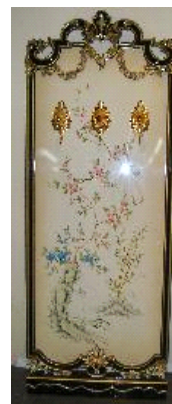

Lot # 644

1. **644** Carved and painted screen, in the Louis XV manner.
   $200 - $300
2. **645** Louis XV style carved and painted armchair.
   $100 - $150
3. **646** Persian rug, approx. 4'5"x 6'5".
   $200 - $400
4. **647** Pierced gilt framed wall mirror.
   $75 - $100

1. **648** Chinese rosewood sofa with marble insets and MOP inlay.
   $400 - $600