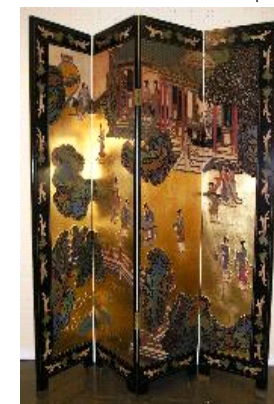

Lot # 649

1. **649** Asian painted and lacquered four panel screen.
   $200 - $300
2. **650** Charcoal sketch signed A. Beaumont 1945, 27 1/2 in. x 22 in., "Portrait of a Shoemaker".
   $75 - $125
3. **651** Oriental room size mustard and peach coloured carpet, approx. 9'x 14'.
   $250 - $350
4. **652** Carved ebony group of six elephants in graduating sizes.
   $25 - $50
5. **653** Chinese rosewood carved etagere with bamboo motifs.
   $300 - $400
6. **654** Lot of porcelain plates with gold boarder, some Limoges.
   $50 - $75
7. **655** Chinese rosewood carved nest of four tables.
   $300 - $400
8. **656** Unsigned oil painting on panel "Peacocks".
   $75 - $100